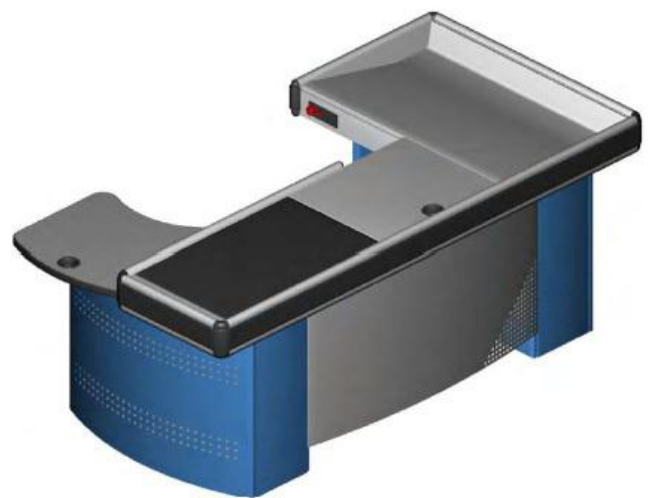

CHECK OUT COUNTER WITH BELT (U-TYPE)

Emirates Specialities Co.L.L.C
P.O Box: 3880, Dubai, United Arab Emirates
Tel: 04-3470767, Fax: 04-3470765
Web: www.esco.ae, email: dubai@esco.ae