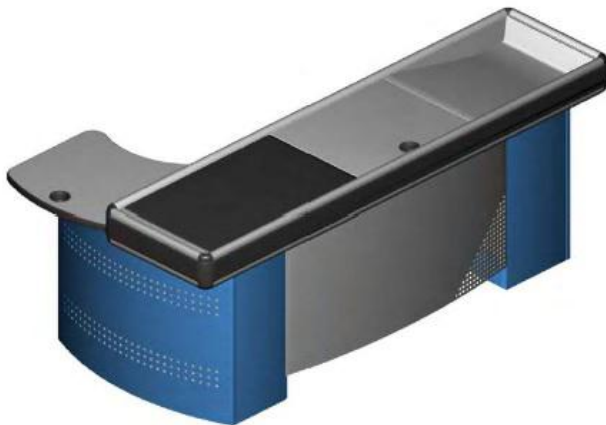

Tel: 04-3470767, Fax: 04-3470765

Web: www.esco.ae, email: dubai@esco.ae

CHECK OUT COUNTERS

Check Outs Accessories

- 01 - Long Pole for Cabinet
- 02 - Flashing Identification
- 03 - Closure
- 04 - Scanner Protector, Keyboard Holder
- 05 - Checkout Pool Separator
- 06 - Photocell
- 07 - Promotion Wire Shelf