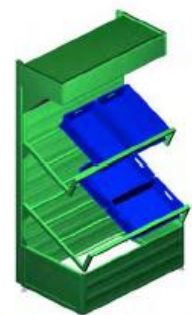

FRUIT & VEGETABLE UNIT
(MODEL 01)

FRUIT & VEGETABLE UNIT
(MODEL 02)

FRUIT & VEGETABLE GONDOLA

METAL MOBILE FRUIT &
VEGETABLE GONDOLA

SCALE COUNTER

FRUIT & VEGETABLE UNIT
(MODEL 03)

PLASTIC CASE

Emirates Specialities Co.L.L.C
P.O Box: 3880, Dubai, United Arab Emirates
Tel: 04-3470767, Fax: 04-3470765
Web: www.esco.ae, email: dubai@esco.ae