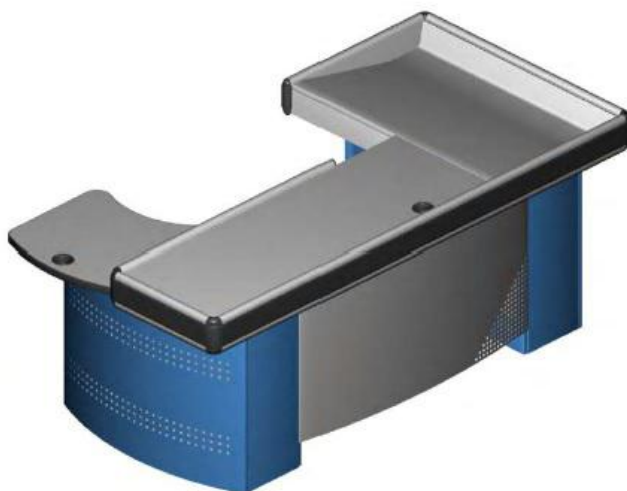

CHECK OUT COUNTER WITHOUT BELT (U-TYPE)